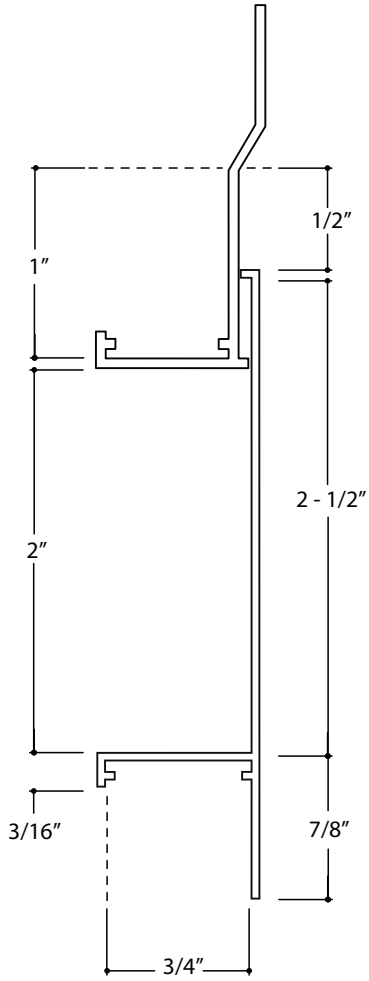

EXP 75 Part B

Modified Part A

Flannery, Inc.	Product Name: Expansion Reveal	Product Number: EXP 75-200	Product Section: Interior / Plaster & Stucco Trim	Scale: 1" = 1"
	Contact: www.flannerytrim.com Ph. 800-765-7585		Product Notes and Specification: .050 Typical Wall Thickness Break Sharp Corners at .010 R Alloy : 6063-T5	Date: 10.27.23
	Web Link: https://flannerytrim.com/product/expansion-reveal-reveal/			Page No.: 1 of 1