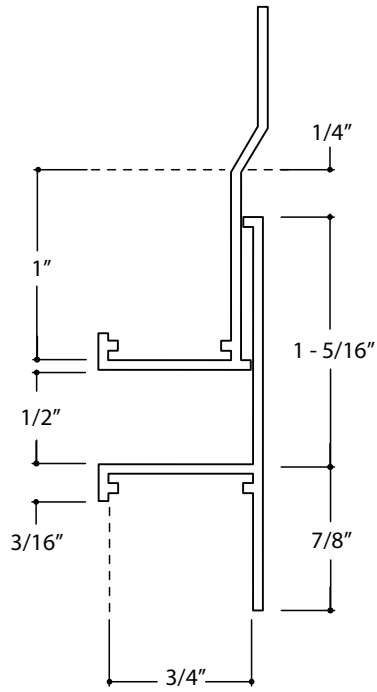

EXP 75 Part B

EXP 75 Part A

Product Name: Expansion Reveal	Product Number: EXP 75-50	Product Section: Interior / Plaster & Stucco Trim	Scale: 1" = 1"
Contact: www.flannerytrim.com	Ph. 800-765-7585	Product Notes and Specification: .050 Typical Wall Thickness Break Sharp Corners at .010 R Alloy : 6063-T5	Date: 10.27.23
Web Link: https://flannerytrim.com/product/expansion-reveal-reveal/			Page No.: 1 of 1