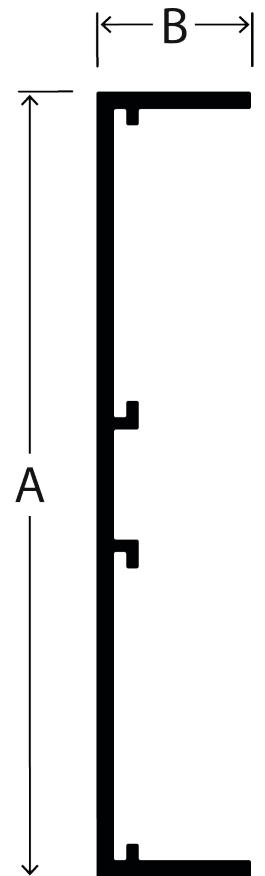

ACOUSTICAL CEILING CLOUD EDGE

TRIM PURPOSE

The Strata Acoustical Ceiling Cloud Edge (ACCE) trim creates a solid perimeter for a suspended acoustical ceiling. Once installed, the trim allows the acoustical ceiling to appear as if it were a “cloud” hovering over the project space instead of a typical suspended ceiling. The Strata Cloud Edge comes in a variety of sizes from 2” to 12” high. Clips and Splices included.

PART NO.	“A” DEPTH	“B” WIDTH
ACCE 200	2”	3/4”
ACCE 400	3 3/4”	3/4”
ACCE 600	5 3/4”	3/4”
ACCE 800	7 59/64”	3/4”
ACCE 1000	9 15/16”	3/4”
ACCE 1200	11 31/32”	3/4”

ACCE 200 - 600

ACCE 800 - 1200