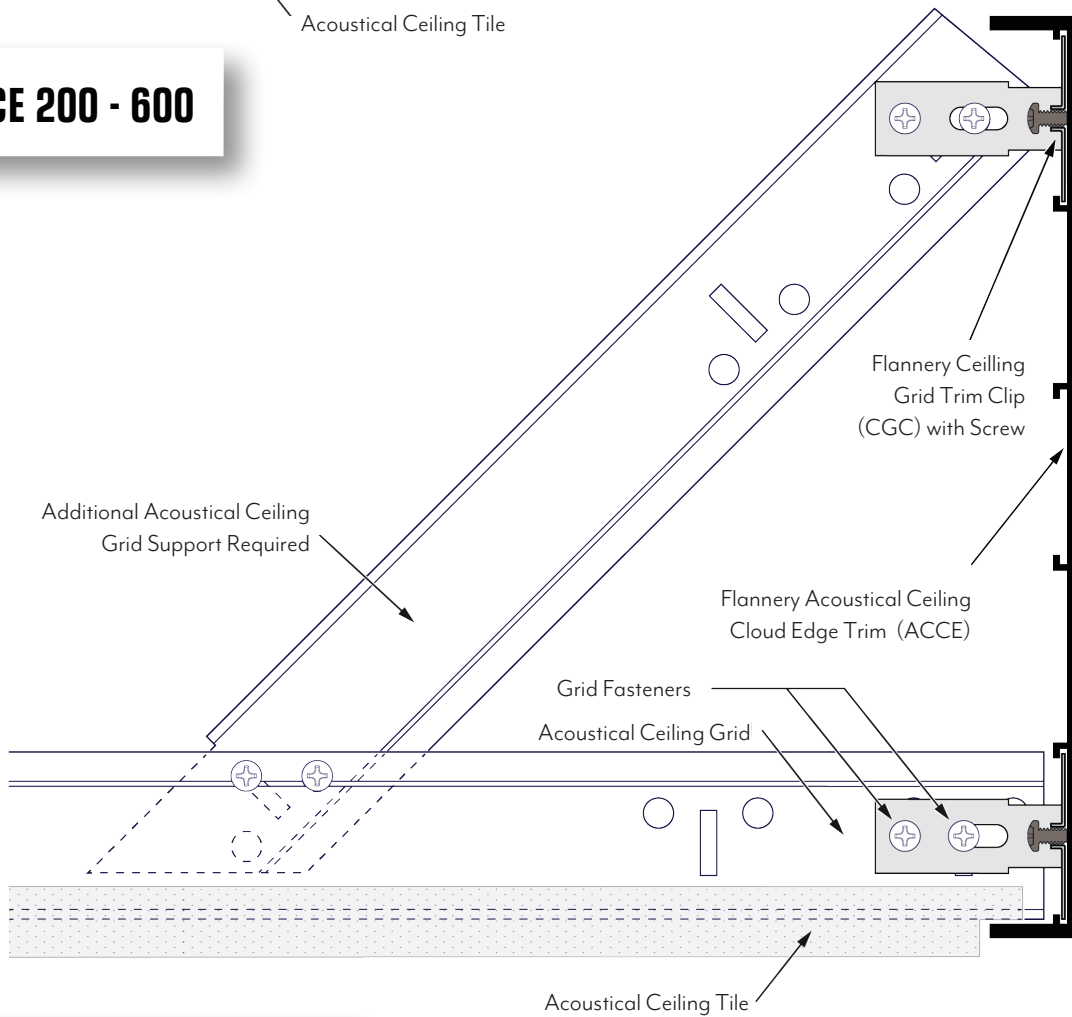

ACOUSTICAL CEILING CLOUD EDGE

TRIM PURPOSE

The Strata Acoustical Ceiling Cloud Edge (ACCE) trim creates a solid perimeter for a suspended acoustical ceiling. Once installed, the trim allows the acoustical ceiling to appear as if it were a “cloud” hovering over the project space instead of a typical suspended ceiling. The Strata Cloud Edge comes in a variety of sizes from 2” to 12” high. Clips and Splices included.

PART NO.	“A” DEPTH	“B” WIDTH
ACCE 200	2”	3/4”
ACCE 400	3 3/4”	3/4”
ACCE 600	5 3/4”	3/4”
ACCE 800	7 59/64”	3/4”
ACCE 1000	9 15/16”	3/4”
ACCE 1200	11 31/32”	3/4”

ACCE 200 - 600

ACCE 800 - 1200