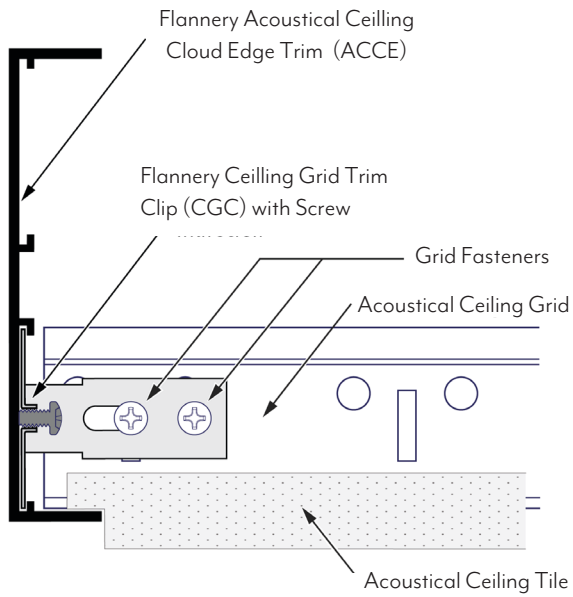

ACOUSTICAL CEILING CLOUD EDGE

TRIM PURPOSE

The Strata Acoustical Ceiling Cloud Edge (ACCE) trim creates a solid perimeter for a suspended acoustical ceiling. Once installed, the trim allows the acoustical ceiling to appear as if it were a “cloud” hovering over the project space instead of a typical suspended ceiling. The Strata Cloud Edge comes in a variety of sizes from 2” to 12” high. Clips and Splices included.

PART NO.	“A” DEPTH	“B” WIDTH
ACCE 200	2”	3/4”
ACCE 400	3 3/4”	3/4”
ACCE 600	5 3/4”	3/4”
ACCE 800	7 59/64”	3/4”
ACCE 1000	9 15/16”	3/4”
ACCE 1200	11 31/32”	3/4”

ACCE 200 - 600

ACCE 800 - 1200