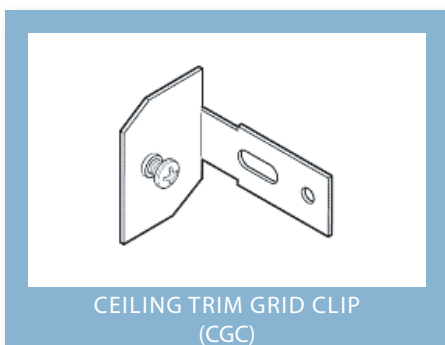

LET'S START A PROJECT!

If you are looking for quality trims that will compliment the design of your ceiling. Flannery's STRATA Ceiling Cloud Trims are what you need! Let's create something great together.

CONTACT US TO LEARN WHAT WE CAN DO FOR YOUR PROJECT!

800.765.7585 - 682.207.2650 - info@flannerytrim.com - 7400 Oak Grove Road, Forth Worth, TX 76140