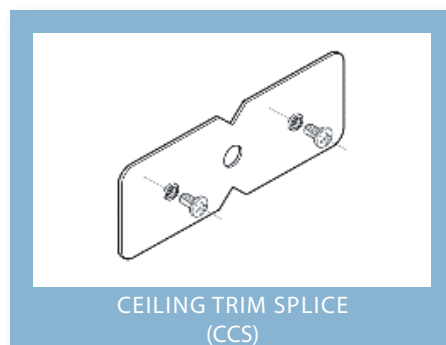

LET'S START A PROJECT!

If you are looking for quality trims that will compliment the design of your ceiling. Flannery's STRATA Ceiling Cloud Trims are what you need! Let's create something great together.

CONTACT US TO LEARN WHAT WE CAN DO FOR YOUR PROJECT!

800.765.7585 - 682.207.2650 - info@flannerytrim.com - 7400 Oak Grove Road, Forth Worth, TX 76140