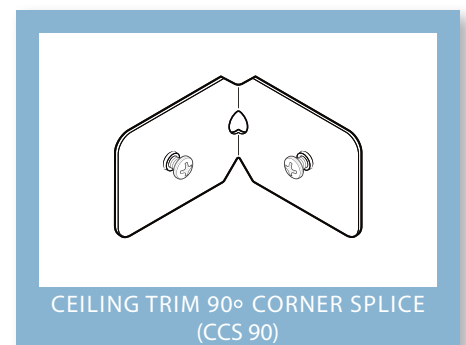

LET'S START A PROJECT!

If you are looking for quality trims that will compliment the design of your ceiling. Flannery's STRATA Ceiling Cloud Trims are what you need! Let's create something great together.

CONTACT US TO LEARN WHAT WE CAN DO FOR YOUR PROJECT!

800.765.7585 - 682.207.2650 - info@flannerytrim.com - 7400 Oak Grove Road, Forth Worth, TX 76140