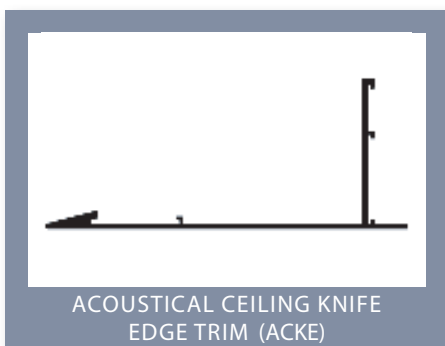

LET'S START A PROJECT!

If you are looking for quality trims that will compliment the design of your ceiling. Flannery's STRATA Ceiling Cloud Trims are what you need! Let's create something great together.

CONTACT US TO LEARN WHAT WE CAN DO FOR YOUR PROJECT!

800.765.7585 - 682.207.2650 - info@flannerytrim.com - 7400 Oak Grove Road, Forth Worth, TX 76140