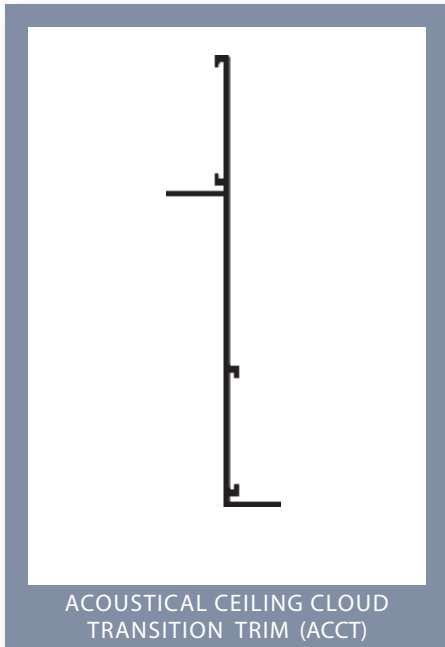

LET'S START A PROJECT!

If you are looking for quality trims that will compliment the design of your ceiling. Flannery's STRATA Ceiling Cloud Trims are what you need! Let's create something great together.

CONTACT US TO LEARN WHAT WE CAN DO FOR YOUR PROJECT!

800.765.7585 - 682.207.2650 - info@flannerytrim.com - 7400 Oak Grove Road, Forth Worth, TX 76140