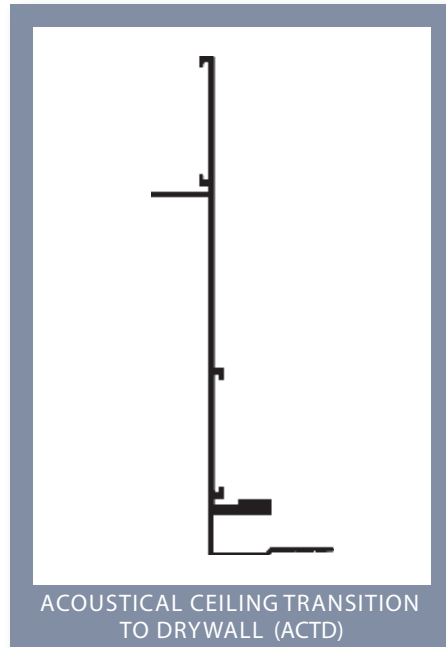

LET'S START A PROJECT!

If you are looking for quality trims that will compliment the design of your ceiling. Flannery's STRATA Ceiling Cloud Trims are what you need! Let's create something great together.

CONTACT US TO LEARN WHAT WE CAN DO FOR YOUR PROJECT!

800.765.7585 - 682.207.2650 - info@flannerytrim.com - 7400 Oak Grove Road, Forth Worth, TX 76140