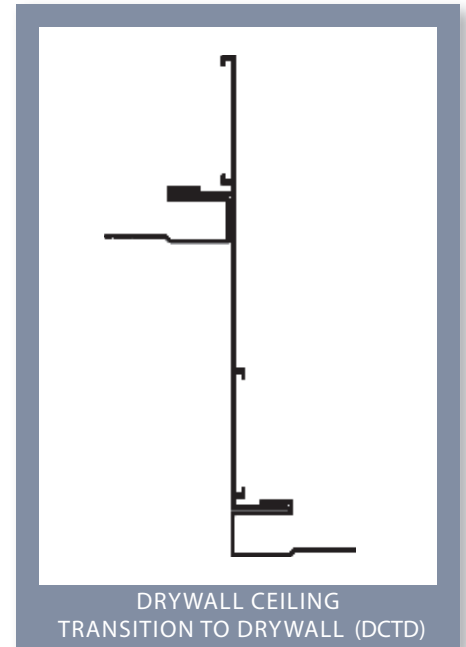

LET'S START A PROJECT!

If you are looking for quality trims that will compliment the design of your ceiling. Flannery's STRATA Ceiling Cloud Trims are what you need! Let's create something great together.

CONTACT US TO LEARN WHAT WE CAN DO FOR YOUR PROJECT!

800.765.7585 - 682.207.2650 - info@flannerytrim.com - 7400 Oak Grove Road, Forth Worth, TX 76140