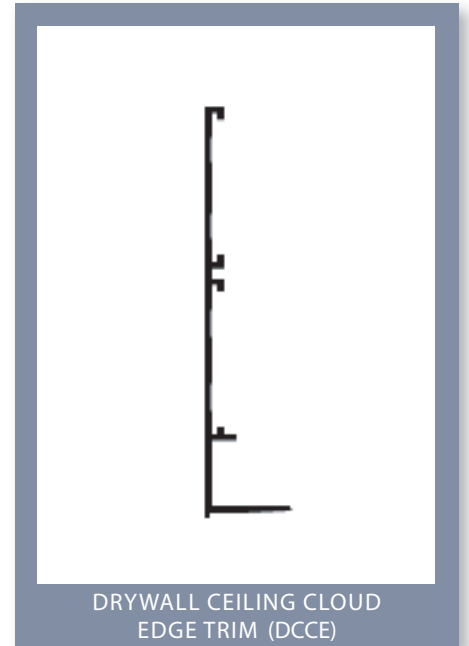

## STRATA CEILING TRIMS

If you need to take your suspended ceiling to new heights, we present you Flannery's STRATA Ceiling Cloud Trims. The first trim that Flannery brought to market in 1975 was an interior trim designed to finish the edge of a vertical wall against a suspended ceiling. Back then there were very few ceilings that were not run from wall to wall, so there were few unique ceiling design options to the architect.