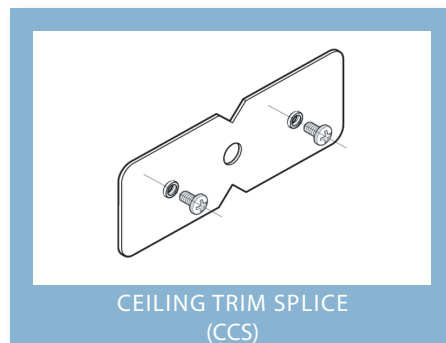

LET'S START A PROJECT!

If you are looking for quality trims that will compliment the design of your ceiling. Flannery's STRATA Ceiling Cloud Trims are what you need! Let's create something great together.

CONTACT US TO LEARN WHAT WE CAN DO FOR YOUR PROJECT!

800.765.7585 - 682.207.2650 - info@flannerytrim.com - 7400 Oak Grove Road, Forth Worth, TX 76140