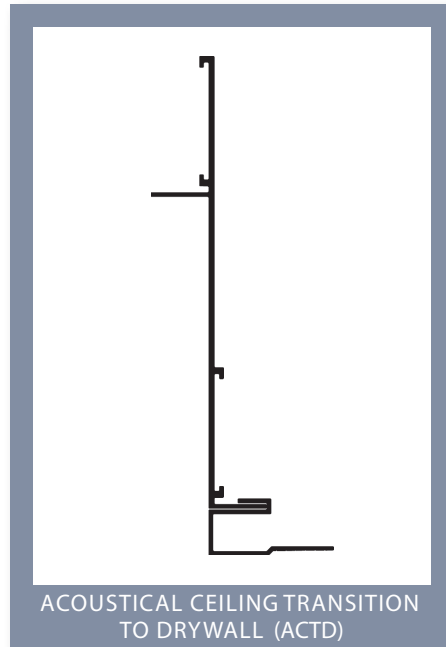

LET'S START A PROJECT!

If you are looking for quality trims that will compliment the design of your ceiling. Flannery's STRATA Ceiling Cloud Trims are what you need! Let's create something great together.

CONTACT US TO LEARN WHAT WE CAN DO FOR YOUR PROJECT!

800.765.7585 - 682.207.2650 - info@flannerytrim.com - 7400 Oak Grove Road, Forth Worth, TX 76140