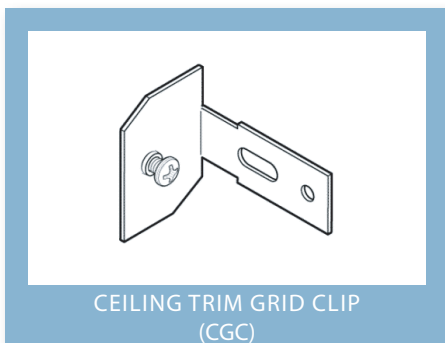

LET'S START A PROJECT!

If you are looking for quality trims that will compliment the design of your ceiling. Flannery's STRATA Ceiling Cloud Trims are what you need! Let's create something great together.

CONTACT US TO LEARN WHAT WE CAN DO FOR YOUR PROJECT!

800.765.7585 - 682.207.2650 - info@flannerytrim.com - 7400 Oak Grove Road, Forth Worth, TX 76140