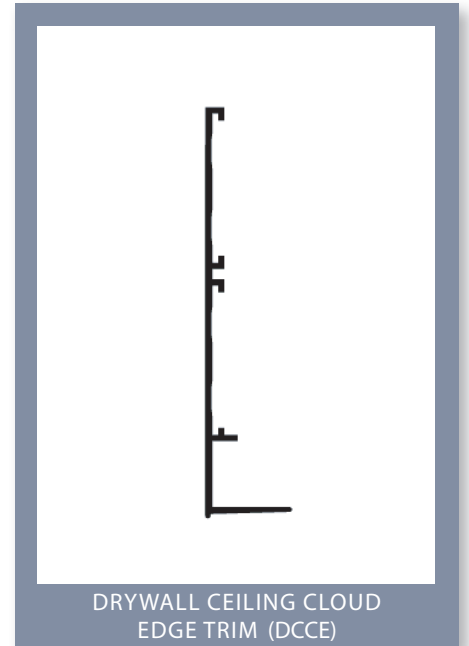

Flannery, Inc

Specialty Aluminum Trims

STRATA CEILING TRIMS

If you need to take your suspended ceiling to new heights, we present you Flannery's STRATA Ceiling Cloud Trims. The first trim that Flannery brought to market in 1975 was an interior trim designed to finish the edge of a vertical wall against a suspended ceiling. Back then there were very few ceilings that were not run from wall to wall, so there were few unique ceiling design options to the architect.