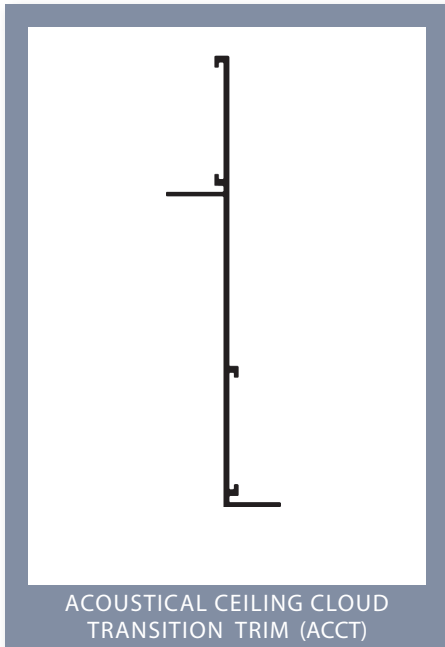

LET'S START A PROJECT!

If you are looking for quality trims that will compliment the design of your ceiling. Flannery's STRATA Ceiling Cloud Trims are what you need! Let's create something great together.

CONTACT US TO LEARN WHAT WE CAN DO FOR YOUR PROJECT!

800.765.7585 - 682.207.2650 - info@flannerytrim.com - 7400 Oak Grove Road, Forth Worth, TX 76140