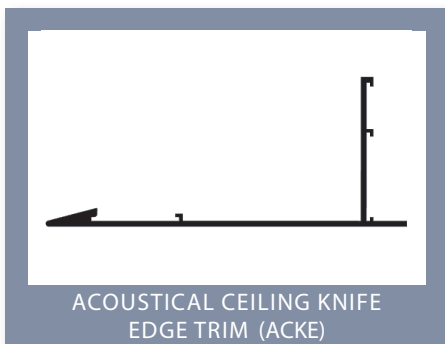

LET'S START A PROJECT!

If you are looking for quality trims that will compliment the design of your ceiling. Flannery's STRATA Ceiling Cloud Trims are what you need! Let's create something great together.

CONTACT US TO LEARN WHAT WE CAN DO FOR YOUR PROJECT!

800.765.7585 - 682.207.2650 - info@flannerytrim.com - 7400 Oak Grove Road, Forth Worth, TX 76140