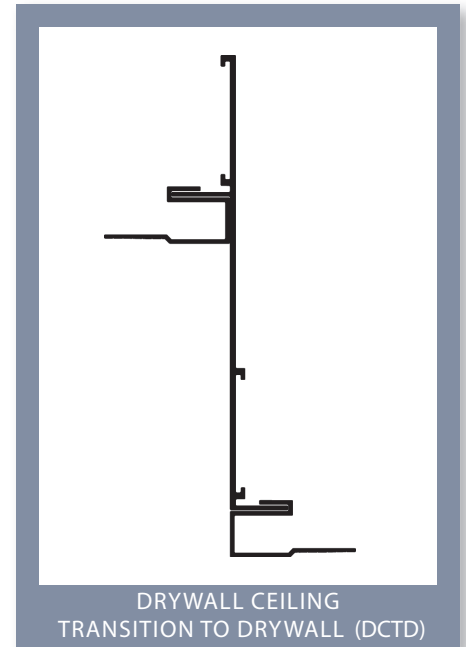

LET'S START A PROJECT!

If you are looking for quality trims that will compliment the design of your ceiling. Flannery's STRATA Ceiling Cloud Trims are what you need! Let's create something great together.

CONTACT US TO LEARN WHAT WE CAN DO FOR YOUR PROJECT!

800.765.7585 - 682.207.2650 - info@flannerytrim.com - 7400 Oak Grove Road, Forth Worth, TX 76140